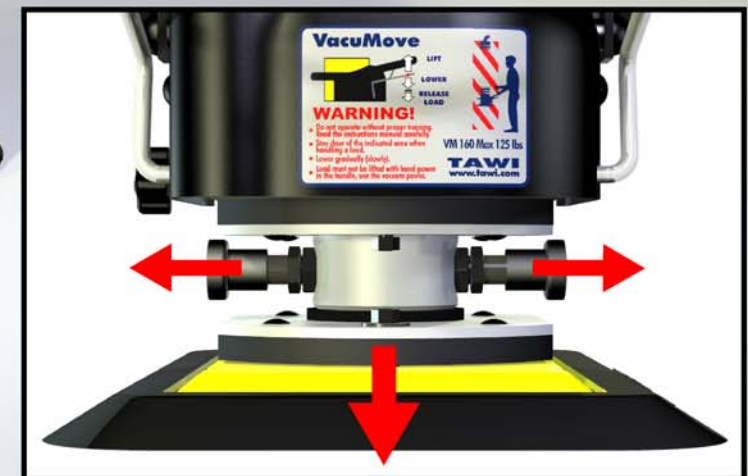

Quick release

Quick release upper part, for lift tube, VM100/120/140	630280
Quick release lower part, for suction foot, VM100/120/140	630290
Quick release upper part, for lift tube, VM160-	610280
Quick release lower part, for suction foot, VM160-	610290
Quick release upper part, for lift tube, VM100/120/140, stainless steel	630285
Quick release lower part, for suction foot, VM100/120/140, stainless steel	630295
Quick release upper part, for lift tube, VM160-, stainless steel	610285
Quick release lower part, for suction foot, VM160-, stainless steel	610295